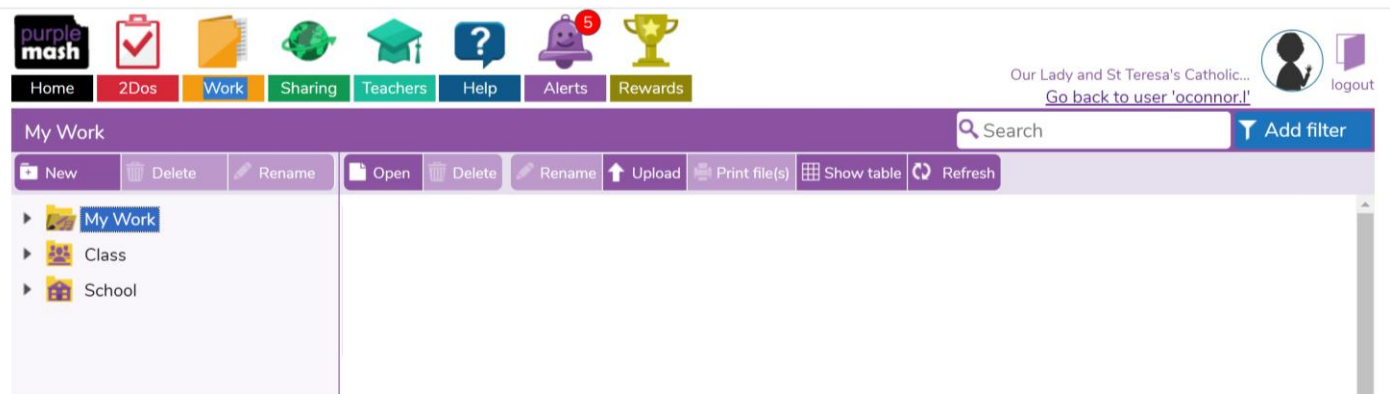

Hello Everyone!

Here is my step-by-step guide to upload pictures or work onto Purple Mash, I hope this helps!

1. First click on the 'Work' folder

Once you have clicked on the folder, it should take you to a page that looks like this...

2. Next click the 'upload' option

3. Choose what you would like to upload and post it to your profile!